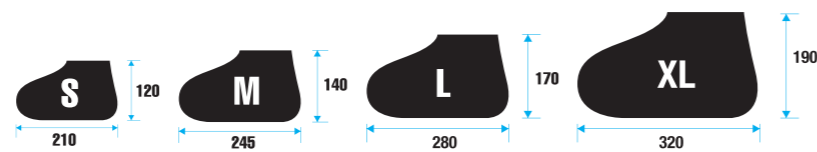

COLOR SAND BEIGE

FOLDING CAP

COLOR BLACK RED

FOLDING CAP

COLOR BLACK YELLOW

CAP 5

COLOR NAVY

CAP 6

COLOR GRAY

BEANIE 1

COLOR BLACK

BEANIE 2

COLOR NAVY

ETC ACCS

WIAWIS UMBRELLA

WIAWIS TUMBLER

SIZE: 500ml

SHOE COVER

	S	M	L	XL
RECOMMENDED SHOE SIZE	190~210 mm	210~245 mm	250~280 mm	280~320 mm
COLOR	BLACK			

WALL CLOCK

SIZE 337x337mm

WIAWIS CHAIR

SIZE 580x530x340 mm